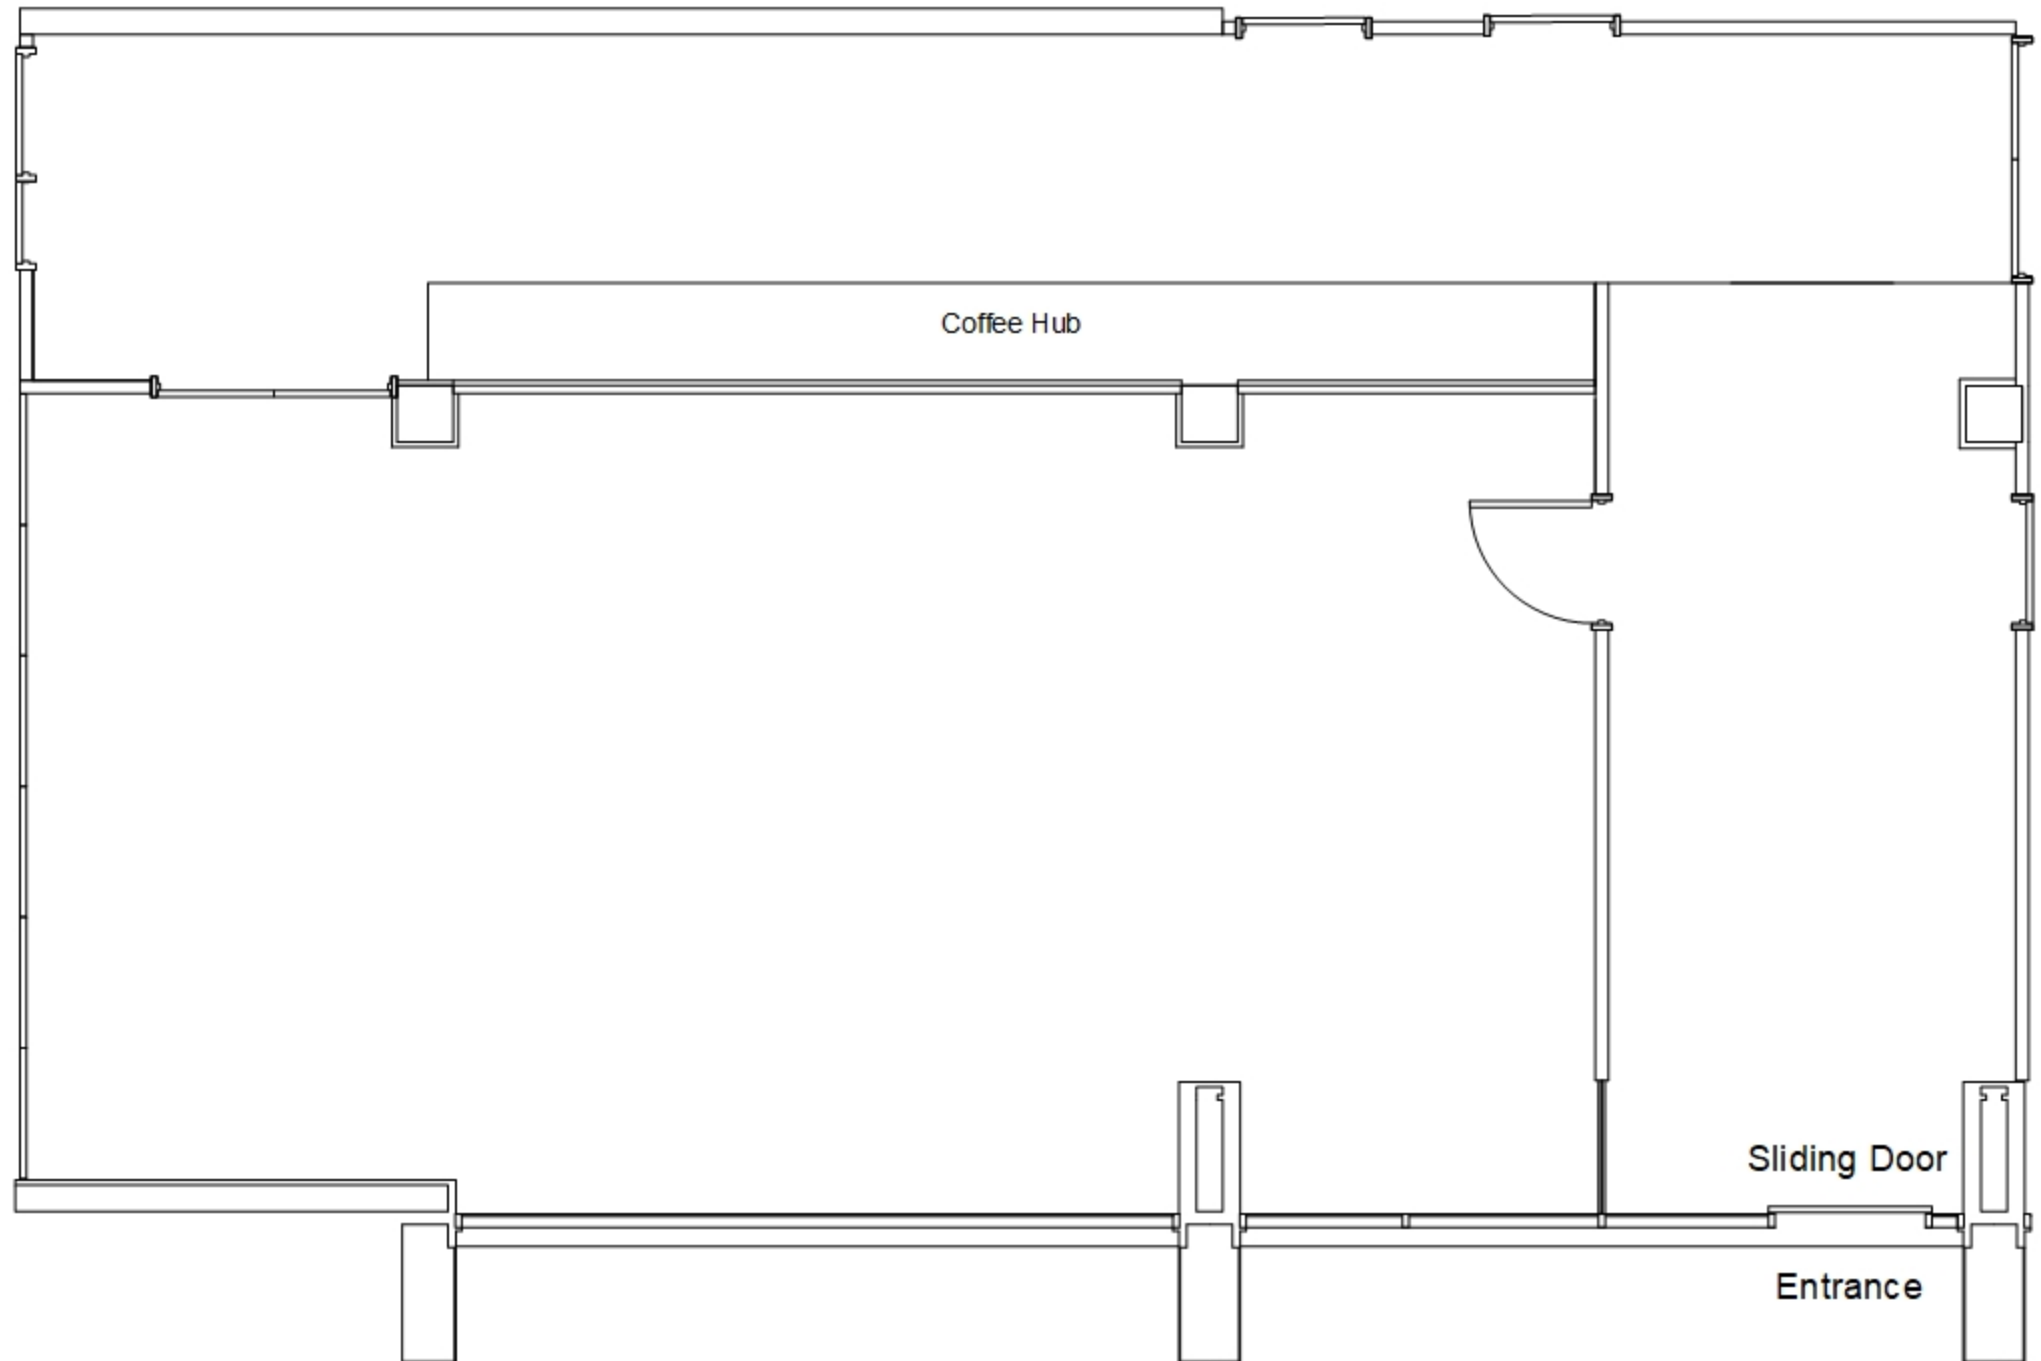

Area – 74sq m

Knowledge Walk