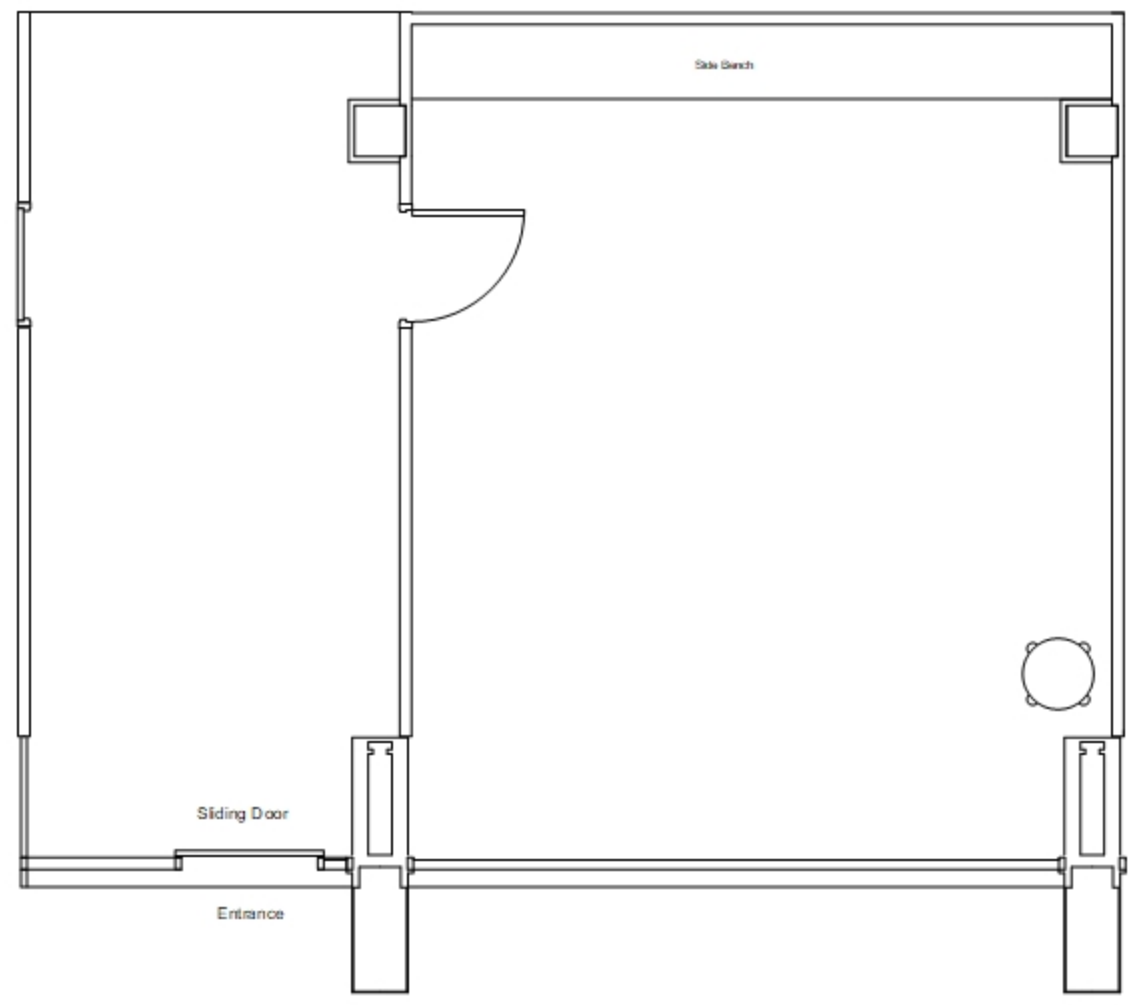

Area - 37sq m

Knowledge Walk